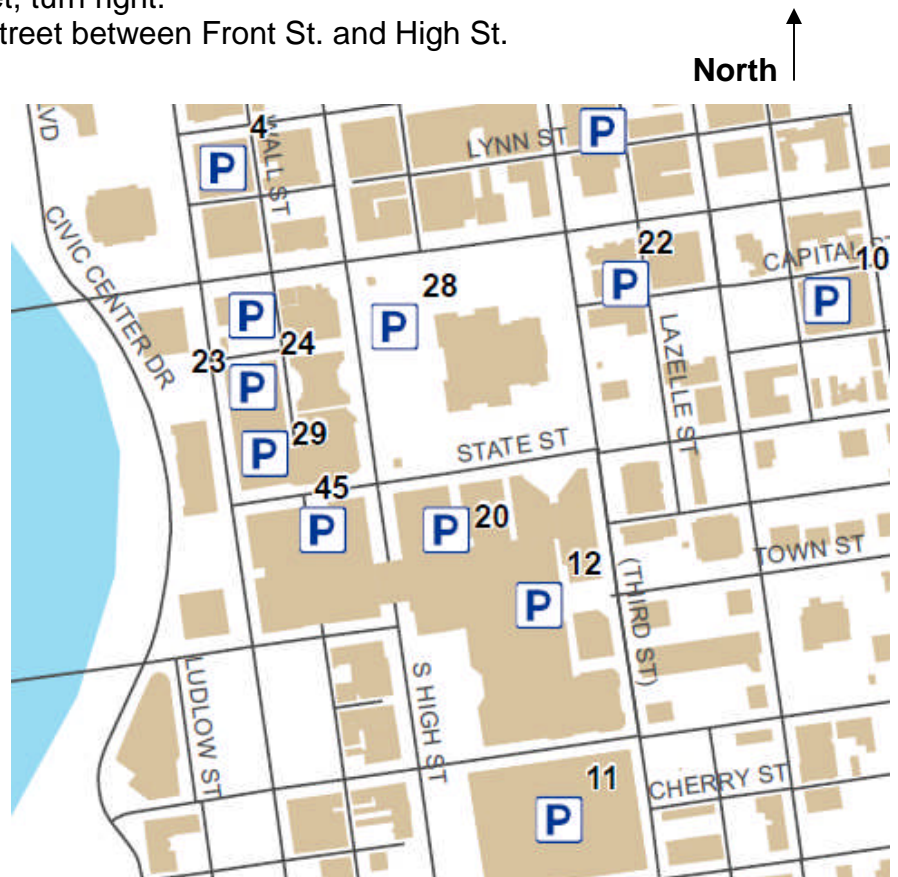

## From the west:

- Take I-70 East to Exit 100A, Front Street.
- Take Front Street to State Street, turn right.
- Rife Center is on north side of street between Front St. and High St.

## From the north:

- Take I-71 South to Exit 108B, Broad St., turn right.
- Take Broad Street to Third Street, turn left.
- Take Third Street to State Street, turn right.
- Rife Center is on north side of street between Front St. and High St.

## From the south:

- Take I-71 North to the I-70 East/71 split.
- Immediately exit on to Exit 100A, Front Street.
- Take Front Street to State Street, turn right.
- Rife Center is on north side of street between Front St. and High St.

## From the east:

- Take I-70 West to Exit 100B, Fourth Street.
- Follow Fourth Street North to State Street, turn left.
- Rife Center is on north side of street between Front St. and High St.